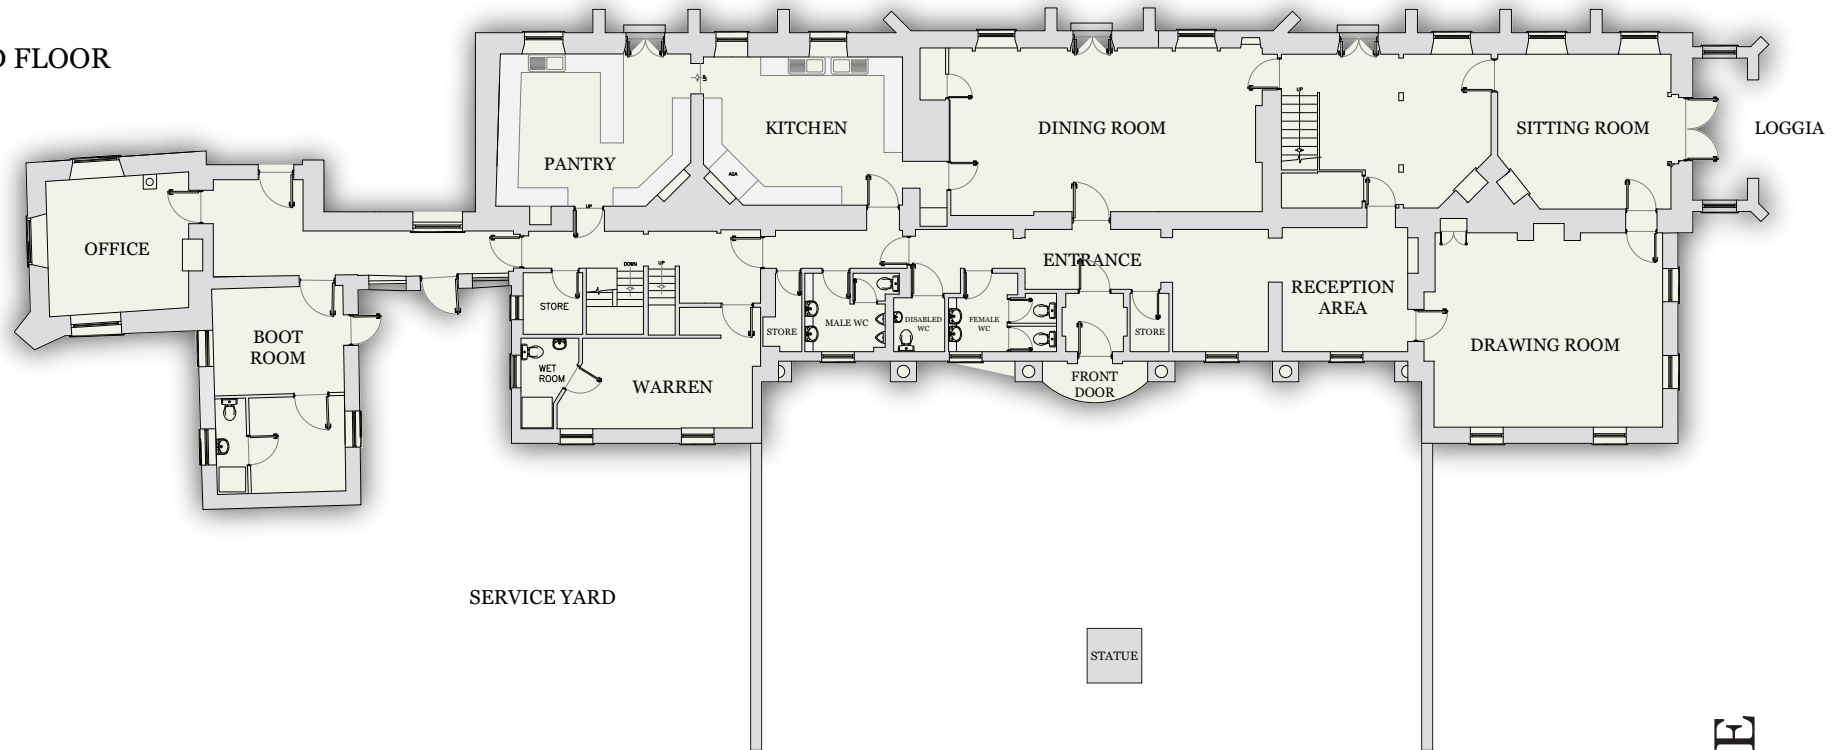

# RIVER

TERRACE

GROUND FLOOR

SERVICE YARD

STATUE